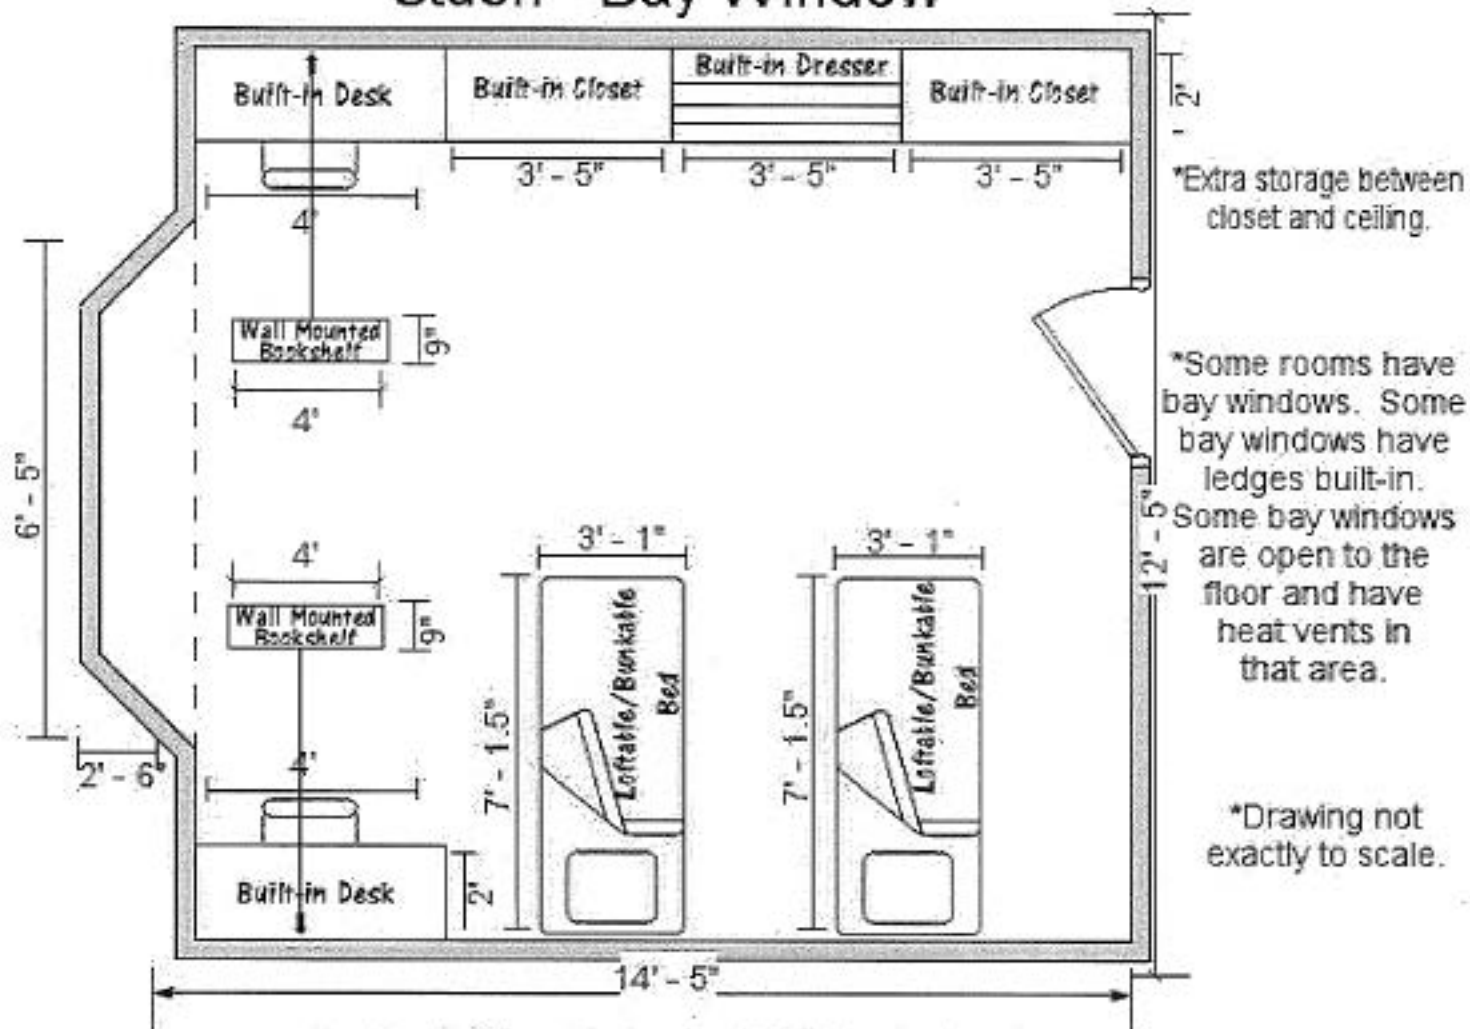

Stuen

All beds at PLU can be bunked, lofted, or left as is.
This is a typical room for this hall, there may be slight variations in other rooms.

Bed(s) are movable.

This image represents our default room configuration.

Stuen - Bay Window

All beds at PLU can be bunked, lofted, or left as is.
This is a typical room for this hall, there may be slight variations in other rooms.

Bed(s) are movable.

This image represents our default room configuration.