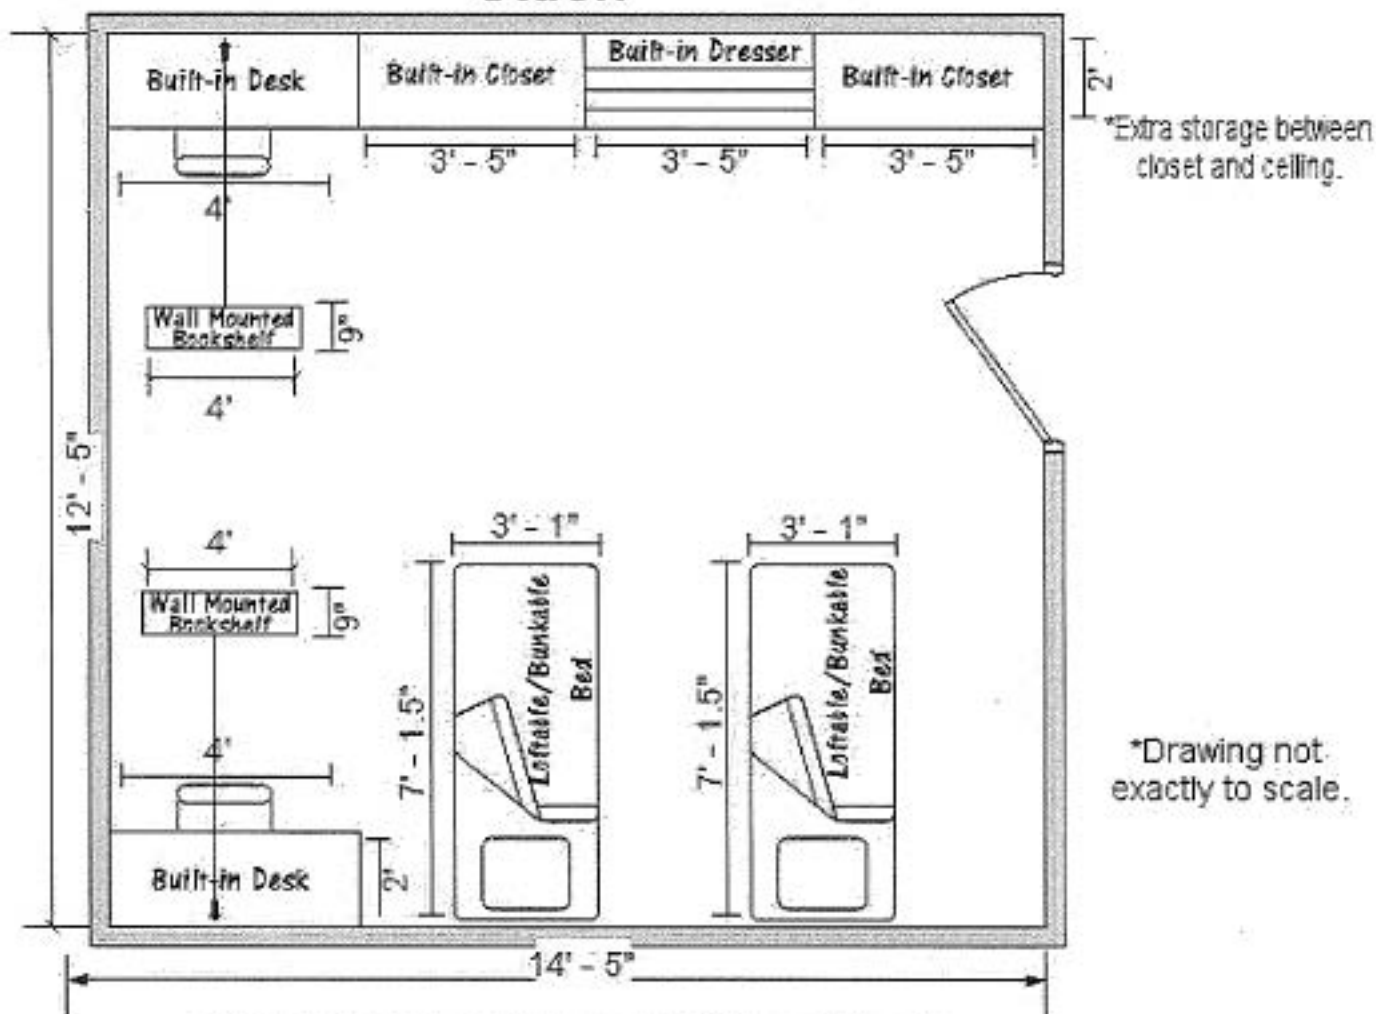

Stuen

All beds at PLU can be bunked, lofted, or left as is.
This is a typical room for this hall, there may be slight variations in other rooms.

Bed(s) are movable.

This image represents our default room configuration.

Stuen - Bay Window

All beds at PLU can be bunked, lofted, or left as is.
This is a typical room for this hall, there may be slight variations in other rooms.

Bed(s) are movable.

This image represents our default room configuration.